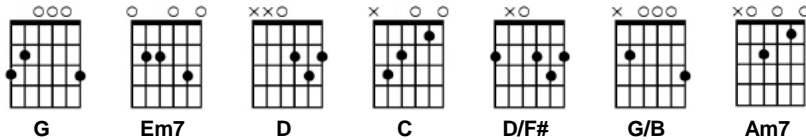

Needing You

Vicky Beeching

Capo 2

Intro: Em7 D C Em7 D C

Verse:

G D/F#
Father You are my shelter
G/B C D
You are my place to rest and hide
G D/F#
Father, You're my Creator
G/B C D
You are the One who gives me life
Am7 C D
I can't live without You, even for a day
Am7 G/B C D
Laying down my pride I simply say

Chorus:

Em7 D Em7 D
I am needing You
C G/B Am7 D
And I'll be needing You a lifetime long
Em7 D Em7 D
I am needing You
C G/B Am7
And as I offer up this fragile song
G/B C D Em7 D C Em7 D C
In my weakness You are strong