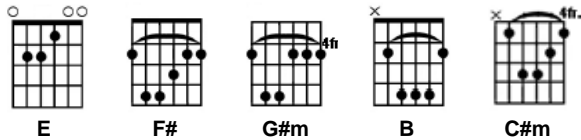

Breath of God

Vicky Beeching, Sarah MacIntosh & Jonathan MacIntosh

Intro:

E F# G#m F#/A# E F# G#m
E F# G#m F#/A# E F# B

Verse 1:

G#m E B F#/Bb
In the beginning was darkness and nothing
G#m E F#
Your Spirit was moving over the deep
G#m E B F#/Bb
You spoke a whisper and creation existed
G#m E F#
Birthed by the mighty words that you speak
C#m G#m2 E F#
Just say the word and my weary soul will be renewed

Chorus:

B F#/Bb
Breathe on me O breath of God
C#m G#m2 F#
And fill me with life a-new
B F#/Bb
Breathe on me O breath of God
C#m G#m2/D# E F# B
And set this heart on fire for you

Riff: E F# G#m F#/Bb E F# B

Verse 2

Bones in a valley were changed into an army
Raised by your Spirit's powerful touch
Here in your presence I'm needing your re-freshing
Lord please re-vive my heart with your love
Just say the word and my weary soul will be re-newed

Bridge

E F# G#m F#/Bb
Re-vival fire, fall down like the rain
E F# G#m F#/Bb
Re-vival fire, set my soul ablaze (repeat)