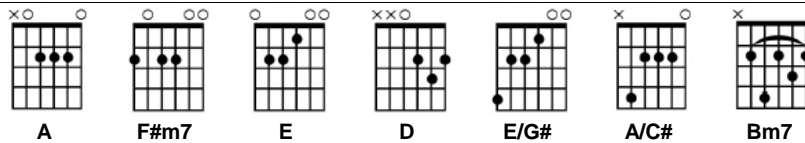

# Needing You

Vicky Beeching

Intro: F#m7 E D F#m7 E D

Verse:

A E/G#  
Father You are my shelter  
A/C# D E  
You are my place to rest and hide  
A E/G#  
Father, You're my Creator  
A/C# D E  
You are the One who gives me life  
Bm7 D E  
I can't live without You, even for a day  
Bm7 A/C# D E  
Laying down my pride I simply say

Chorus:

F#m7 E F#m7 E  
I am needing You  
D A/C# Bm7 E  
And I'll be needing You a lifetime long  
F#m7 E F#m7 E  
I am needing You  
D A/C# Bm7  
And as I offer up this fragile song  
A/C# D E F#m7 E D F#m7 E D  
In my weakness You are strong