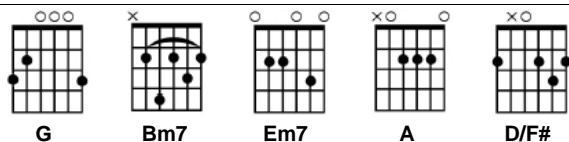

Yesterday, Today & Forever

Vicky Beeching

Capo 3

Verse 1:

G Bm7
Everlasting God
G Bm7
The years go by but You're unchanging
G Bm7
In this fragile world
G Bm7
You are the only firm foundation

Pre-Chorus:

Em7 D/F#
Always loving, always true
G Bm7 A
Always merciful and good, so good

Chorus:

D/F# G Bm7 A
Yesterday today and forever
D/F# G Bm7 A
You are the same, You never change
D/F# G Bm7 A
Yesterday today and forever
Em7 G A
You are faithful and we will trust in You

Verse 2:

Uncreated one
You have no end and no beginning
Earthly power fades
But there is no end to your kingdom